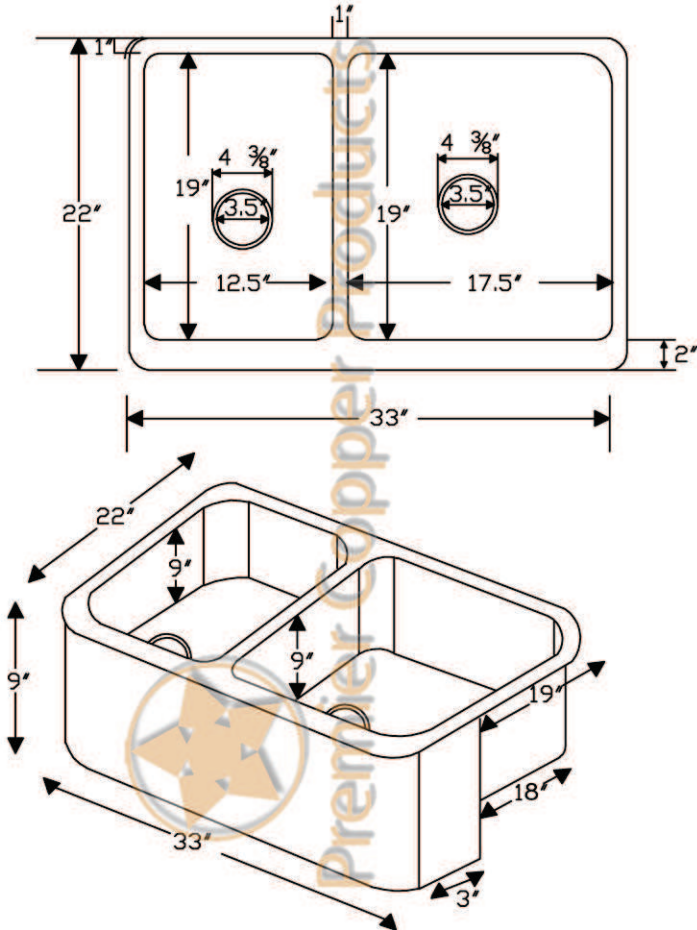

ITEM # KA40DB33229 33" KITCHEN APRON 40/60 DOUBLE BOWL SINK

CODE/STANDARD COMPLIANCE
* IAPMO/cUPC LISTED

OUTER DIMENSIONS: 33"X22"X9"
INNER DIMENSIONS: L:12.5"X19"X9" R:17.5"X19"X9"
DRAIN SIZE: 3.5" STANDARD
MATERIAL GAUGE: 14

IMPORTANT: THIS PRODUCT IS HAND CRAFTED AND SMALL VARIANCES MAY OCCUR. DIMENSIONS MAY VARY UP TO 1/4". DO NOT MAKE ANY INSTALLATION CUTS UNTIL YOU RECEIVE YOUR SINK.